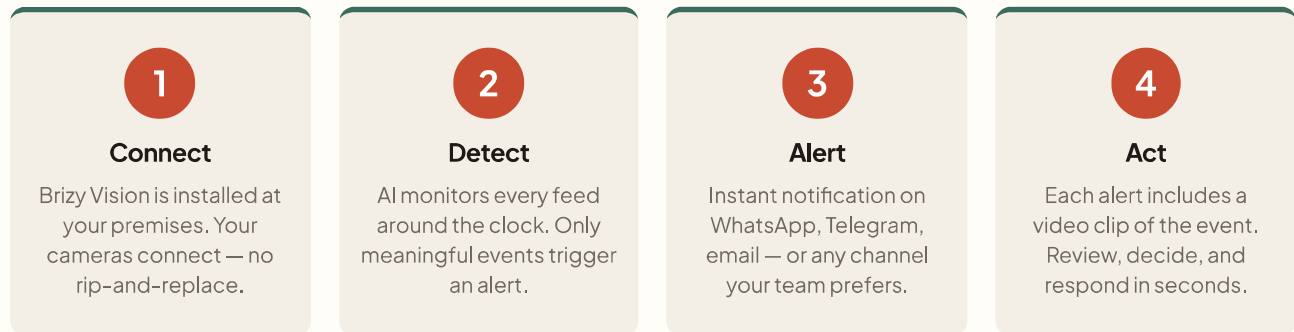

WHAT BRIZY VISION DETECTS

People

Vehicles

Animals

Intrusion

Loitering

Fire

Smoke

Crowd density

THE SOLUTION

Install once. Get alerted instantly. Act with proof.

Brizy Vision connects to your existing cameras and works quietly in the background. No technical complexity on your end — just real-time intelligence delivered where your team already works.